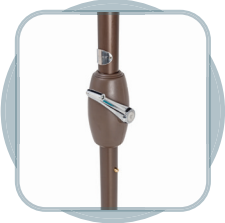

Base sold separately