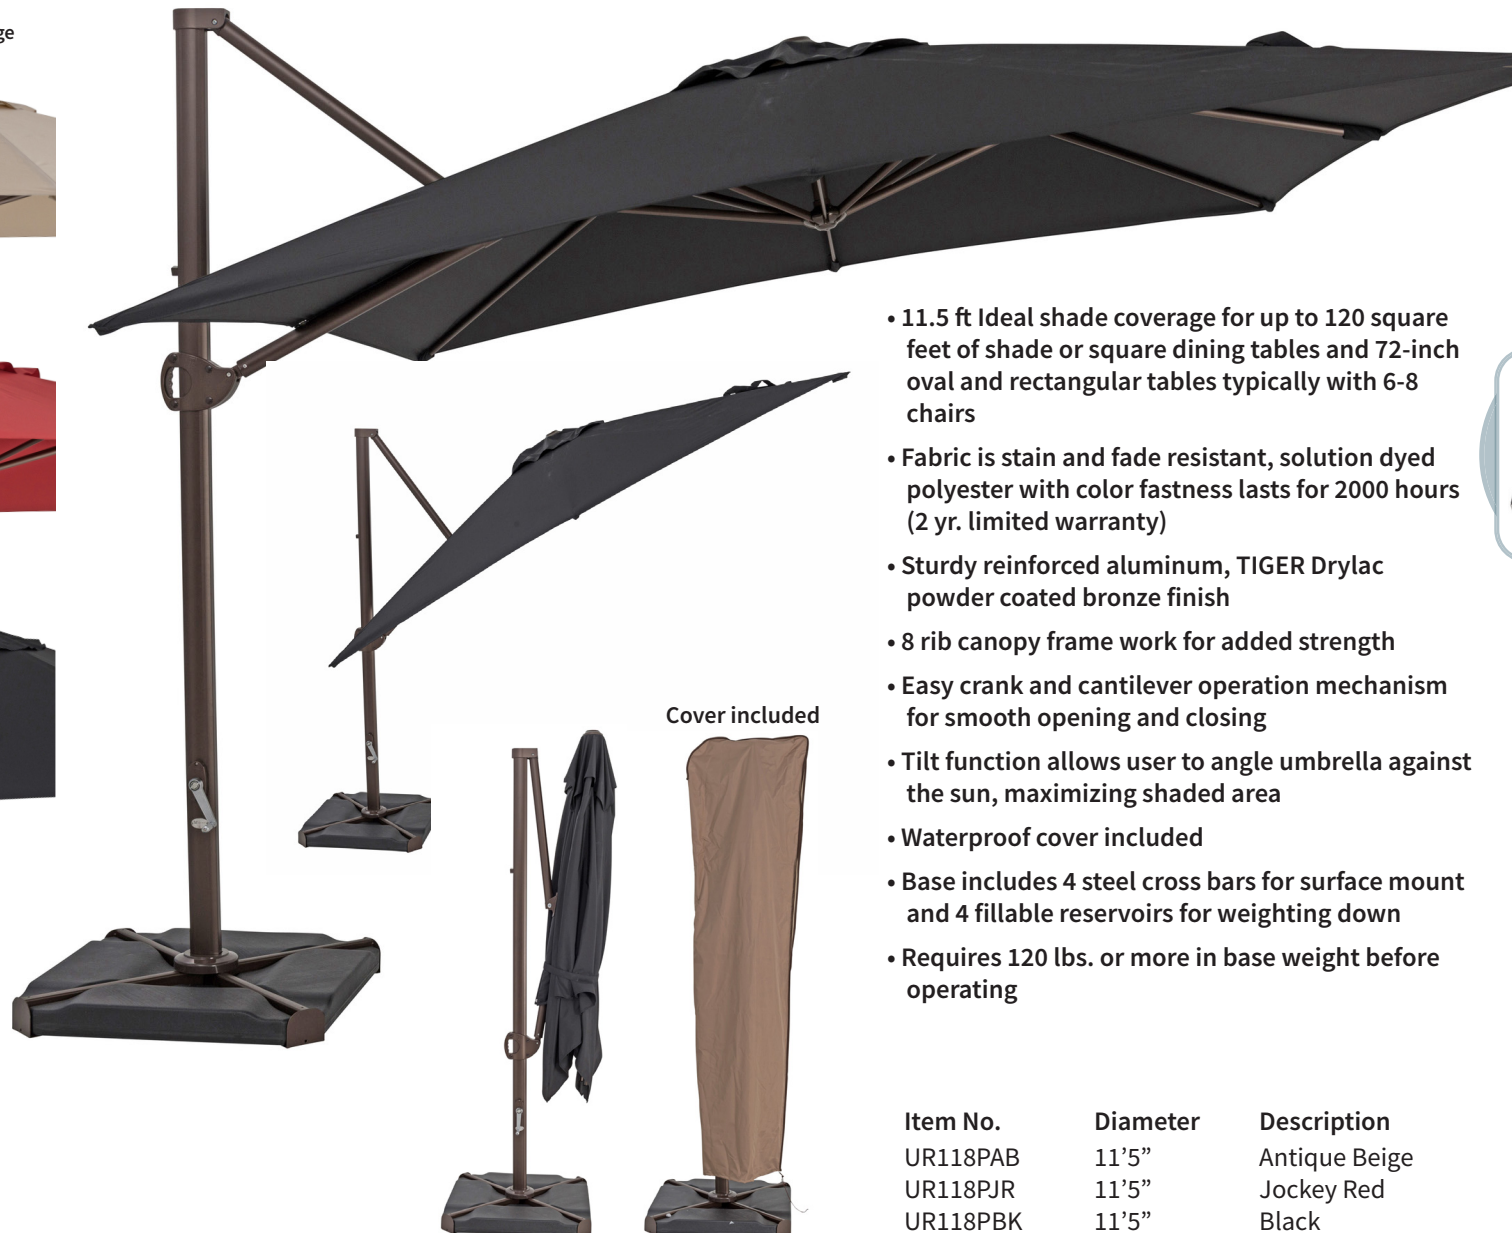

Item No.	Diameter	Description
UK108SHB-KIT	10' x 10'	Heather Beige
UK108SHN-KIT	10' x 10'	Henna
UK108SBK-KIT	10' x 10'	Black

Antique Beige

Jockey Red

Black

Base included

- 10 ft Ideal shade coverage for up to 95 square feet of shade or square dining tables and 72-inch oval and rectangular tables typically with 6-8 chairs
- Fabric is stain and fade resistant, solution dyed polyester with color fastness lasts for 2000 hours (2 yr. limited warranty)
- Sturdy reinforced aluminum, TIGER Drylac powder coated bronze finish
- 8 rib canopy frame work for added strength
- Easy crank and cantilever operation mechanism for smooth opening and closing
- Tilt function allows user to angle umbrella against the sun, maximizing shaded area
- Waterproof cover included
- Base includes 4 steel cross bars for surface mount and 4 fillable reservoirs for weighting down
- Requires 120 lbs. or more in base weight before operating

Black

Cover included

- 11.5 ft Ideal shade coverage for up to 120 square feet of shade or square dining tables and 72-inch oval and rectangular tables typically with 6-8 chairs
- Fabric is stain and fade resistant, solution dyed polyester with color fastness lasts for 2000 hours (2 yr. limited warranty)
- Sturdy reinforced aluminum, TIGER Drylac powder coated bronze finish
- 8 rib canopy frame work for added strength
- Easy crank and cantilever operation mechanism for smooth opening and closing
- Tilt function allows user to angle umbrella against the sun, maximizing shaded area
- Waterproof cover included
- Base includes 4 steel cross bars for surface mount and 4 fillable reservoirs for weighting down
- Requires 120 lbs. or more in base weight before operating