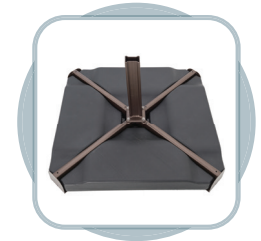

Item No.	Diameter	Description
UK108SHB-KIT	10' x 10'	Heather Beige
UK108SHN-KIT	10' x 10'	Henna
UK108SBK-KIT	10' x 10'	Black

Antique Beige

Jockey Red

Black

Base included

- 10 ft Ideal shade coverage for up to 95 square feet of shade or square dining tables and 72-inch oval and rectangular tables typically with 6-8 chairs
- Fabric is stain and fade resistant, solution dyed polyester with color fastness lasts for 2000 hours (2 yr. limited warranty)
- Sturdy reinforced aluminum, TIGER Drylac powder coated bronze finish
- 8 rib canopy frame work for added strength
- Easy crank and cantilever operation mechanism for smooth opening and closing
- Tilt function allows user to angle umbrella against the sun, maximizing shaded area
- Waterproof cover included
- Base includes 4 steel cross bars for surface mount and 4 fillable reservoirs for weighting down
- Requires 120 lbs. or more in base weight before operating

Cover included

Item No.	Diameter	Description
US108PAB	10' x 10'	Antique Beige
US108PJR	10' x 10'	Jockey Red
US108PBK	10' x 10'	Black

Sorara® USA  
11.5' Cantilever Octagon Umbrella

Antique Beige

Jockey Red

Black

Cover included

- 11.5 ft Ideal shade coverage for up to 120 square feet of shade or square dining tables and 72-inch oval and rectangular tables typically with 6-8 chairs
- Fabric is stain and fade resistant, solution dyed polyester with color fastness lasts for 2000 hours (2 yr. limited warranty)
- Sturdy reinforced aluminum, TIGER Drylac powder coated bronze finish
- 8 rib canopy frame work for added strength
- Easy crank and cantilever operation mechanism for smooth opening and closing
- Tilt function allows user to angle umbrella against the sun, maximizing shaded area
- Waterproof cover included
- Base includes 4 steel cross bars for surface mount and 4 fillable reservoirs for weighting down
- Requires 120 lbs. or more in base weight before operating