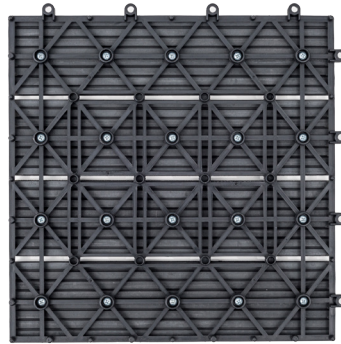

Composite Deck Tile - Square

Item No: DT1212DG

Tile size: 12”L x 12”W x 1”H

Color: Dark Grey

Material: Wood/Plastic Composite

Composite Deck Tile - Rectangle

Item No: DT1224DG

Tile size: 12”L x 24”W x 1”H

Color: Dark Grey

Material: Wood/Plastic Composite

Sorara composite deck tiles are easy to install snap-together tiles made from wood and plastic composite to resist weather and insect damage. Sorara deck tiles offer superb durability - fade resistance - do not corrode and are highly resistant to rot and decay for easy “Do-It-Yourself” installation. Attach tiles together with no tools required - No messy glue, no nails, no staples. Perfect match and precision spacing between every tile, every time. The elevated PVC platform base allows for adequate drainage and moisture ventilation. Consider using this interlocking flooring around your outside pool, deck or spa area.