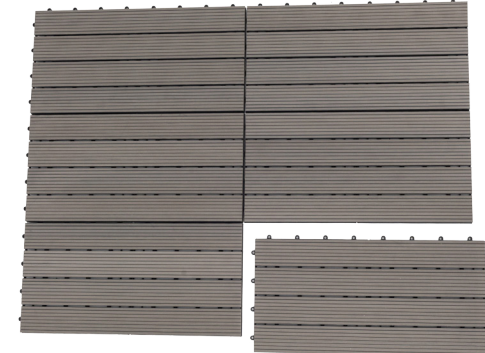

**Umbrella Base**

Item No: UER27BZ

Base weight: 54 Lbs. • 2 receiver sizes: 1.5" and 2"

**Composite Deck Tile - Square**

Item No: DT1212DG

Tile size: 12”L x 12”W x 1”H

Color: Dark Grey

Material: Wood/Plastic Composite