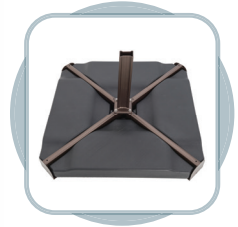

Item No.	Diameter	Description
USL108PHB	10' x 10'	Heather Beige
USL108PHN	10' x 10'	Henna

Sorara® USA  
10' Cantilever Round Umbrella w/Light

Antique Beige

Jockey Red

Cover included

Base included

- Solution dyed polyester with color fastness last for 2000 hours (2 yr. limited warranty)
- Includes a center light and 110V transformer
- Sturdy reinforced aluminum, TIGER Drylac powder coated bronze finish
- 360 degree rotating design which offers multiple positions to shade
- Easy crank and cantilever operation mechanism for smooth opening and closing
- Vented Canopy facilitates air flow and helps to prevent inversion in windy climates
- Tilt function allows user to angle umbrella against the sun, maximizing shaded area
- Waterproof cover included
- Base includes 4 steel cross bars for surface mount and 4 fillable reservoirs for weighting down
- Requires 120 lbs. or more in base weight before operating