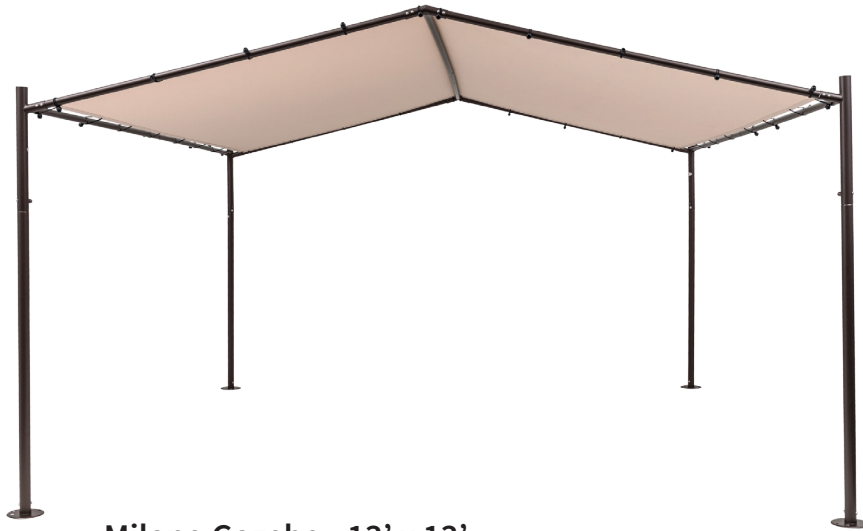

Milano Gazebo - 13' x 13'

Item No.	Size	Description
GM1313PU25BE	13' x 13'	Beige

Heavy-duty PU Coated Polyester Fabric