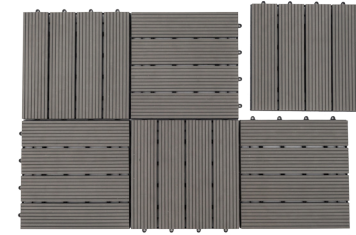

Composite Deck Tile - Square

Item No: DT1212DG

Tile size: 12”L x 12”W x 1”H

Color: Dark Grey

Material: Wood/Plastic Composite

Composite Deck Tile - Rectangle

Item No: DT1224DG

Tile size: 12”L x 24”W x 1”H

Color: Dark Grey

Material: Wood/Plastic Composite

Sorara composite deck tiles are easy to install snap-together tiles made from wood and plastic composite to resist weather and insect damage. Sorara deck tiles offer superb durability - fade resistance - do not corrode and are highly resistant to rot and decay for easy “Do-It-Yourself” installation. Attach tiles together with no tools required - No messy glue, no nails, no staples. Perfect match and precision spacing between every tile, every time. The elevated PVC platform base allows for adequate drainage and moisture ventilation. Consider using this interlocking flooring around your outside pool, deck or spa area.