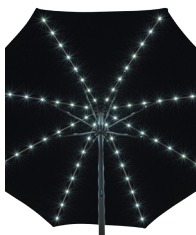

## Patented Automatic System

Cover included

- Automatic: Umbrella easily opens and closes with push button or remote control that also controls LED lights
- 9 feet of shade for your 42" to 54" round, square or rectangle table with 4 to 6 chairs
- Solar panel for recharging
- Sunbrella™ Fabric is stain and fade resistant (5 yr. limited warranty)
- Sturdy reinforced aluminum, TIGER Drylac powder coated bronze finish
- 8 rib canopy frame work for added strength
- Vented canopy facilitates air flow and helps to prevent inversion in windy climates
- 9 feet of shade for your 42" to 54" round, square or rectangle table with 4 to 6 chairs
- Waterproof cover and remote control included
- Base sold separately
- Pole diameter is 1.5 inches