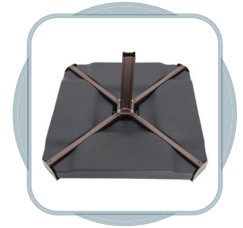

## Cantilever Umbrellas

Sorara® USA  
9' x 9' Cantilever Square Umbrella w/Light

Cover included

Base included

- Enjoy day or night entertaining family and friends with this lighted umbrella
- Includes a center light and 110V transformer
- Fabric is stain and fade resistant, solution dyed polyester with color fastness lasts for 2000 hours (2 yr. limited warranty)
- Sturdy reinforced aluminum, TIGER Drylac powder coated bronze finish
- 8 rib canopy frame work for added strength
- Easy crank and cantilever operation mechanism for smooth opening and closing
- Tilt function allows user to angle umbrella against the sun, maximizing shaded area
- Waterproof cover included
- Base includes 4 steel cross bars for surface mount and 4 fillable reservoirs for weighting down
- Requires 120 lbs. or more in base weight before operating