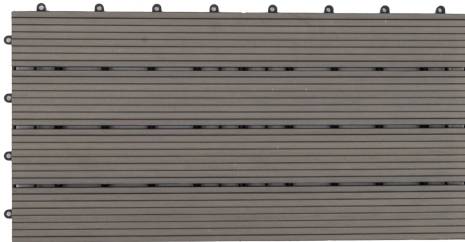

**Umbrella Base**

Item No: UER27BZ

Base weight: 54 Lbs. • 2 receiver sizes: 1.5" and 2"

**Composite Deck Tile - Square**

Item No: DT1212DG

Tile size: 12”L x 12”W x 1”H

Color: Dark Grey

Material: Wood/Plastic Composite