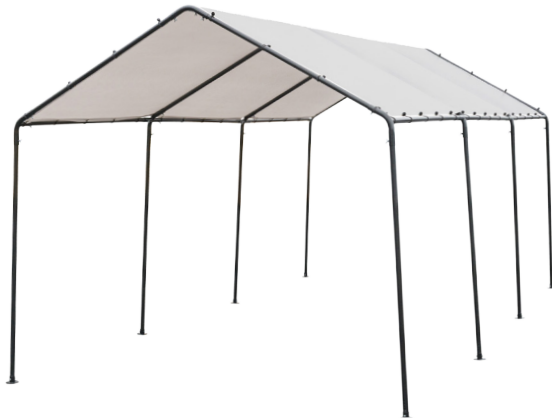

Item No.   **Size**   **Description**
GC1020CA38BE   10' x 20'   White
Heavy-duty PVC Fabric