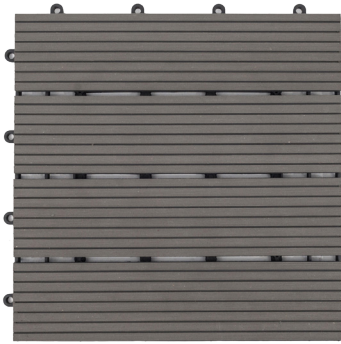

Composite Deck Tile - Square

Item No: DT1212DG

Tile size: 12”L x 12”W x 1”H

Color: Dark Grey

Material: Wood/Plastic Composite

Composite Deck Tile - Rectangle

Item No: DT1224DG

Tile size: 12”L x 24”W x 1”H

Color: Dark Grey

Material: Wood/Plastic Composite

Sorara composite deck tiles are easy to install snap-together tiles made from wood and plastic composite to resist weather and insect damage. Sorara deck tiles offer superb durability - fade resistance - do not corrode and are highly resistant to rot and decay for easy “Do-It-Yourself” installation. Attach tiles together with no tools required - No messy glue, no nails, no staples. Perfect match and precision spacing between every tile, every time. The elevated PVC platform base allows for adequate drainage and moisture ventilation. Consider using this interlocking flooring around your outside pool, deck or spa area.