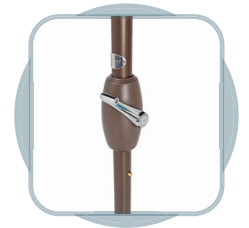

## Patented Hub Design

- Auto tilt and crank system: Umbrella opens and closes easily with crank lifting system
- Sunbrella™ fabric is stain and fade resistant (5 yr. limited warranty)
- Sturdy reinforced aluminum, TIGER Drylac powder coated bronze finish
- 8 rib canopy framework for extra strength
- Vented canopy facilitates airflow and helps to prevent inversion in windy conditions
- Tilt function allows user to angle umbrella against the sun, maximizing shaded area
- 9 feet of shade for your 42 - 54 inch round, square or rectangle table with up to 4 chairs
- Waterproof Cover Included
- Base sold separately
- Pole diameter: 1.5 inches