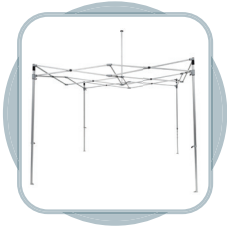

- Heavy-duty sturdy, high grade steel frame with powder coat to prevent chipping, peeling and prevention of rust and corrosion
- Sidewalls are easily removed for open air exhibits
- Water proof, fire retardant and UV-protected fabric
- ideal for commercial or recreational use, such as outdoor events, camping, picnics and parties, weddings, sporting events
- Can be erected on decks, driveways, lawns, etc.

Item No.	Size	Description
GFWD1010CA35WH	10' x 10'	White
GFWD1015CA35WH	10' x 15'	White
GFWD1020CA35WH	10' x 20'	White