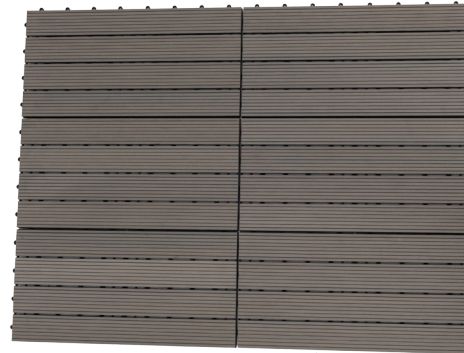

**Umbrella Base**

Item No: UER27BZ

Base weight: 54 Lbs. • 2 receiver sizes: 1.5" and 2"

**Composite Deck Tile - Square**

Item No: DT1212DG

Tile size: 12”L x 12”W x 1”H

Color: Dark Grey

Material: Wood/Plastic Composite