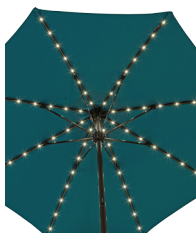

9' Automatic Market Umbrella w/Lights – Sunbrella™ Fabric

Sorara® USA

Sorara®
OUTDOOR LIVING

Aruba

Patented Automatic System

- Automatic: Umbrella easily opens and closes with push button or remote control that also controls LED lights
- 9 feet of shade for your 42" to 54" round, square or rectangle table with 4 to 6 chairs
- Solar panel for recharging
- Sunbrella™ Fabric is stain and fade resistant (5 yr. limited warranty)
- Sturdy reinforced aluminum, TIGER Drylac powder coated bronze finish
- 8 rib canopy frame work for added strength
- Vented canopy facilitates air flow and helps to prevent inversion in windy climates
- 9 feet of shade for your 42" to 54" round, square or rectangle table with 4 to 6 chairs
- Waterproof cover and remote control included
- Base sold separately
- Pole diameter is 1.5 inches

Item No.	Diameter	Description
UARS098SAB	9'	Antique Beige
UARS098SJR	9'	Jockey Red
UARS098SAR	9'	Aruba
UARS098SBK	9'	Black