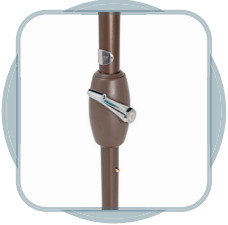

**Garden Parasol & Market  
Umbrellas**

Base sold separately

Cover included

- Push button tilt and crank system: Umbrella opens and closes easily with crank lifting system
- Solution-dyed stain and fade resistant polyester 2000 hour colorfast fabric (2 yr. limited warranty)
- Sturdy reinforced aluminum, TIGER Drylac powder coated bronze finish
- 6 rib canopy framework
- Vented canopy facilitates airflow and helps to prevent inversion in windy conditions
- Tilt function allows user to angle umbrella against the sun, maximizing shaded area
- 7-9 feet of shade for your round, square or rectangle table with up to 4 chairs
- Waterproof Cover Included
- Base sold separately