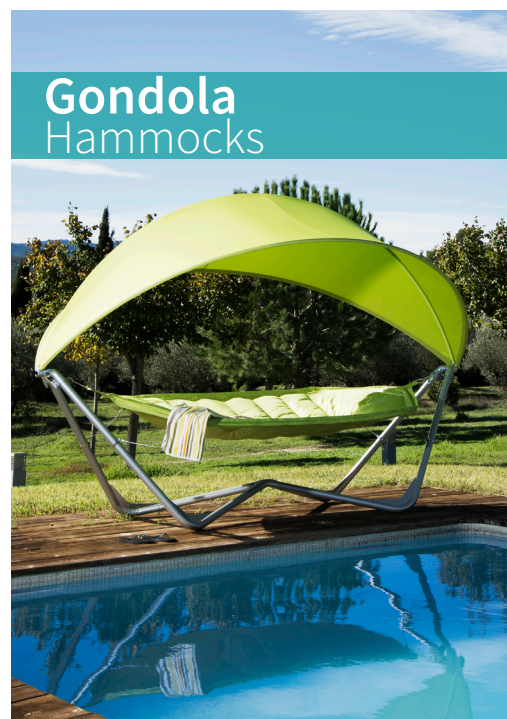

Octagon & Square

Cantilever Umbrellas

Swing Chairs & Hammocks

Rattan Furniture

Canopies & Gazebos

360° Rotating Bases

Gondola Hammocks

**Sorara™ USA Outdoor Living** offers a wide range of sunshade and outdoor living products for your garden, patio, restaurant, outdoor events, hotel or resort use. Our products are designed by experts from Italy, Spain and Israel with a focus on **Design, Quality and Functionality**, with several products receiving the well-known Red Dot Design Award.